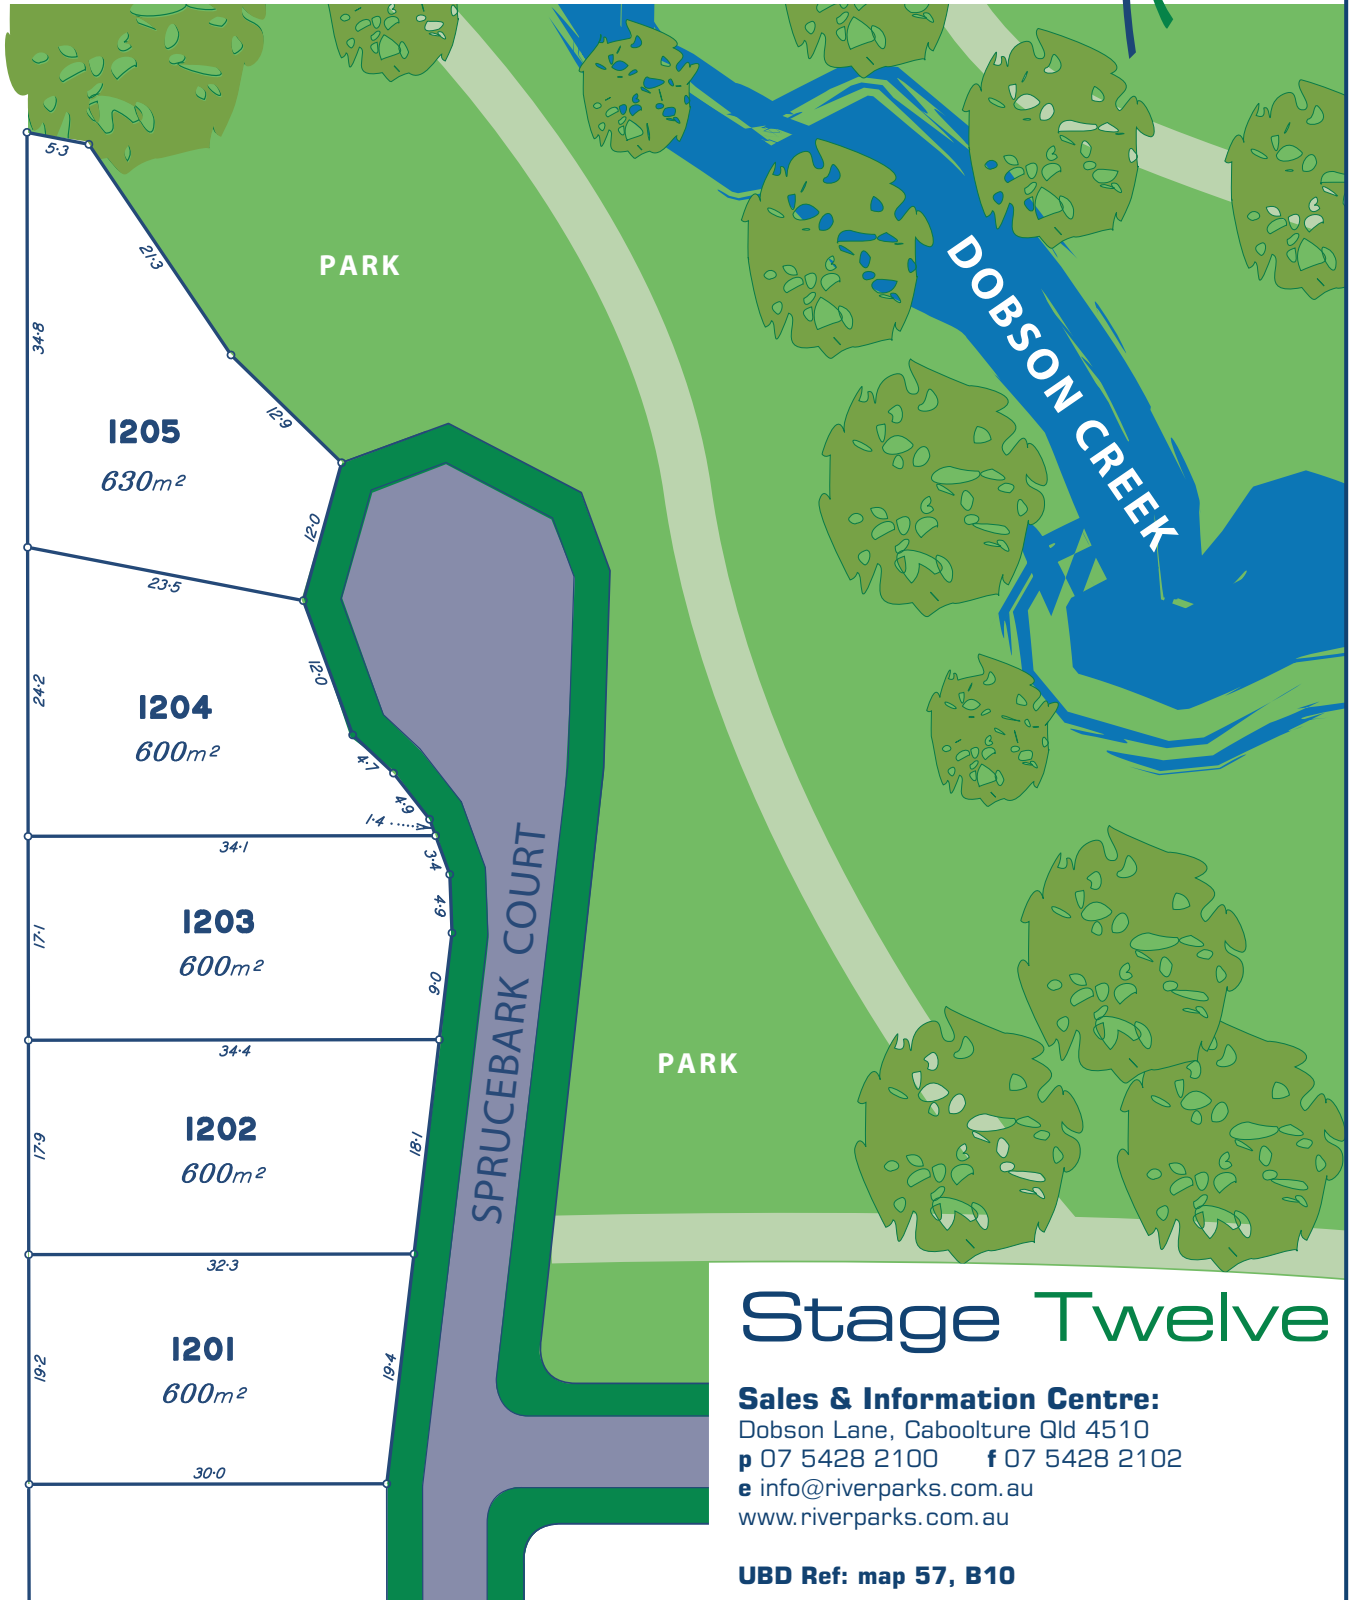

RIVERPARKS

aspire to new heights

Stage Twelve

Sales & Information Centre:
 Dobson Lane, Caboolture Qld 4510
 p 07 5428 2100 f 07 5428 2102
 e info@riverparks.com.au
 www.riverparks.com.au

UBD Ref: map 57, B10

riverparks.com.au 5428 2100

Whilst all care has been taken to ensure accuracy in the preparation of the particulars herein, no warranty can be given and interested parties must therefore rely on their enquiries. All dimensions are subject to survey plan registration by the Department of Natural Resources, Brisbane.