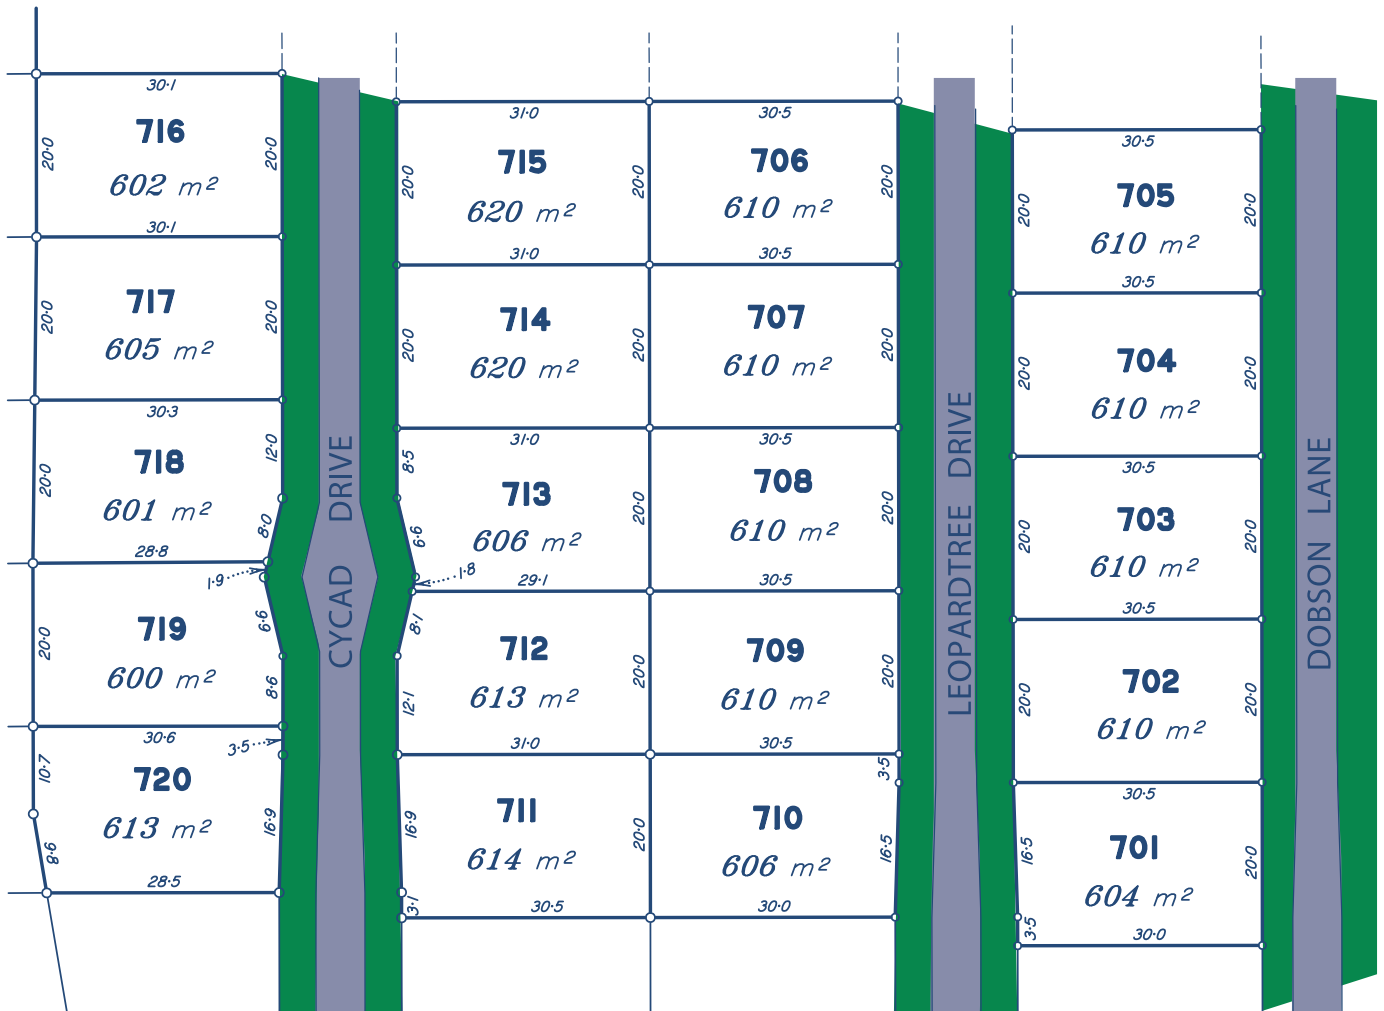

RIVERPARKS

aspire to new heights

Stage Seven

Sales & Information Centre:

Dobson Lane, Caboolture Qld 4510
p 07 5428 2100 f 07 5428 2102
e info@riverparks.com.au
www.riverparks.com.au

UBD Ref: map 57, B10

riverparks.com.au

5428 2100