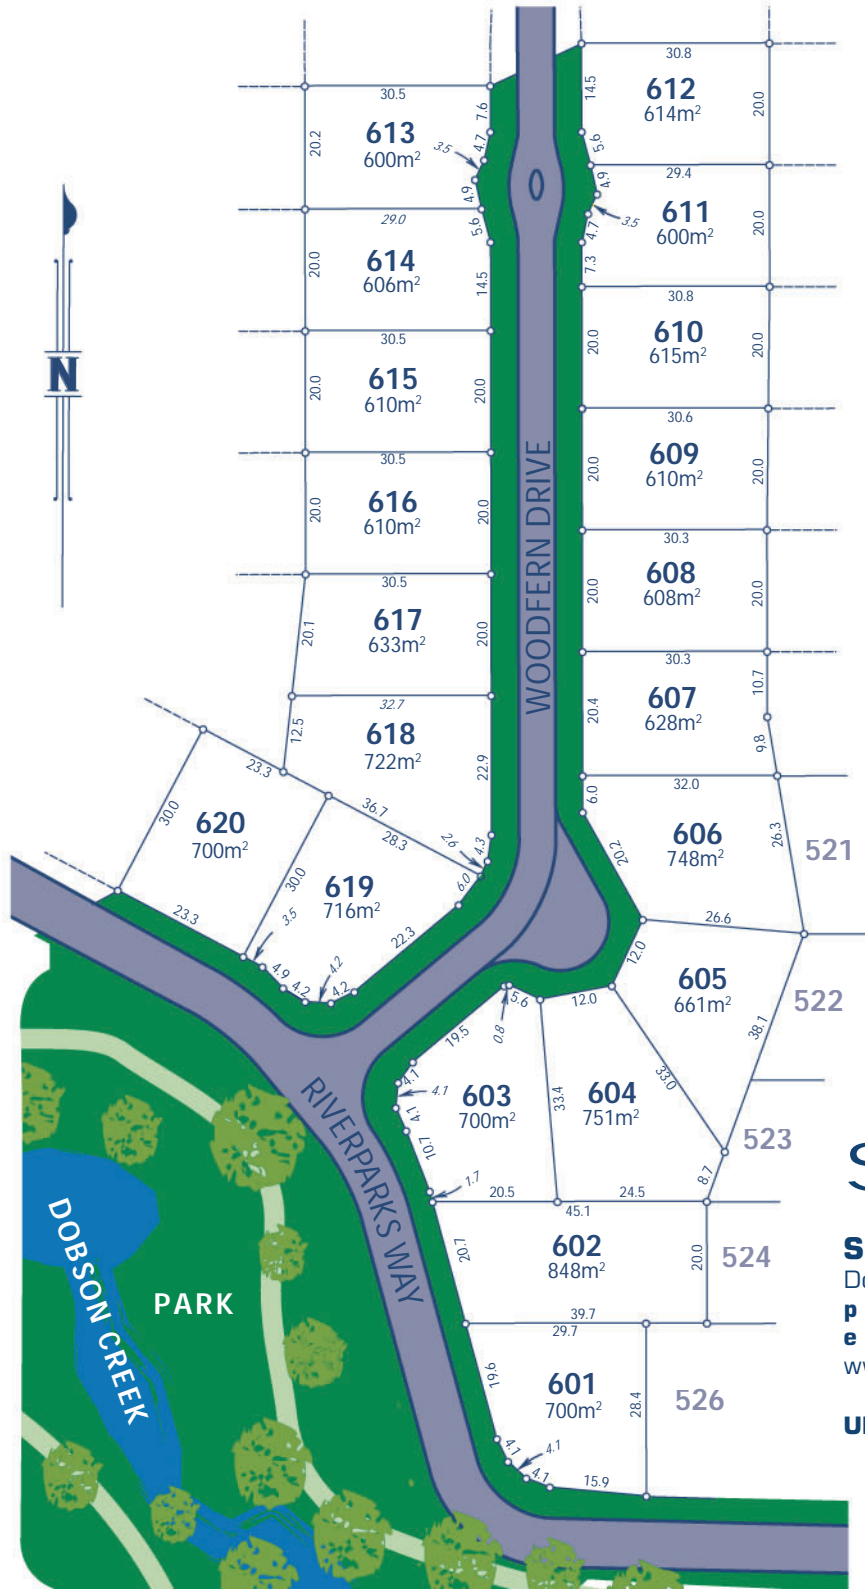

RIVERPARKS

aspire to new heights

Stage Six

Sales & Information Centre:
Dobson Lane, Caboolture Qld 4510
p 07 5428 2100 f 07 5428 2102
e info@riverparks.com.au
www.riverparks.com.au

UBD Ref: map 57, B10

riverparks.com.au

5428 2100